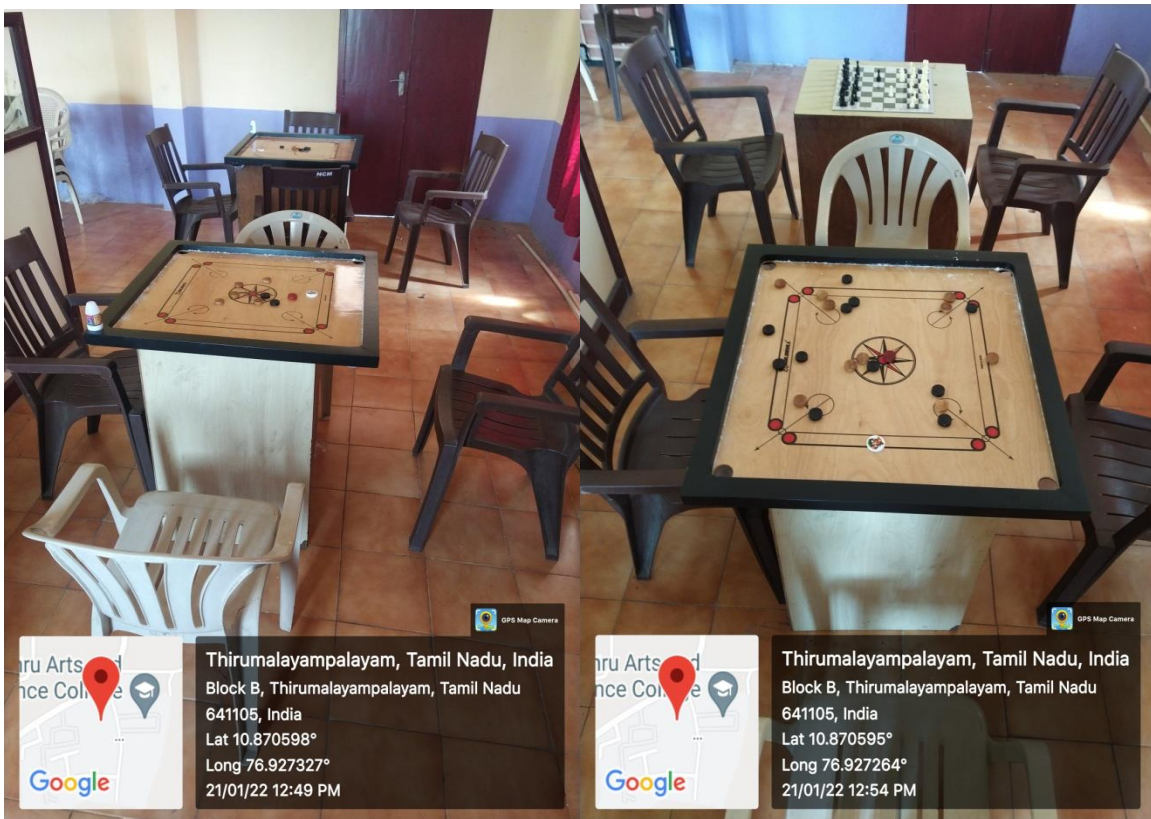

TRUSTEE ROOM

INDOOR SPORTS

Rust
Dr. R. Moses Daniel, M.B.A., Ph.D., PGDCA, 2007
Principal
Nehru College of Management
Nehru Gardens, Thirumalayampalayam
Coimbatore - 641 105

OUTDOOR SPORTS - BASKET BALL COURT