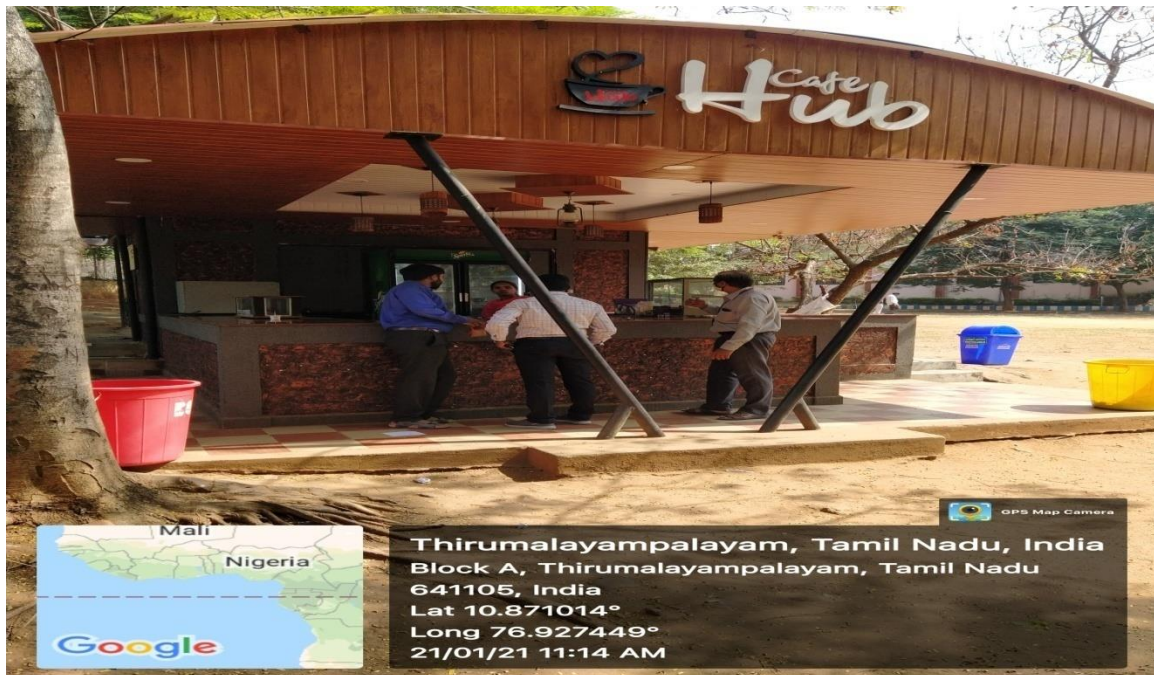

STAFF CAFETERIA

Rust

Dr. R. Moses Daniel, M.B.A., Ph.D., PDDCA, 2003
Principal
Nehru College of Management
Nehru Gardens, Thirumalayampalayam
Coimbatore - 641 105