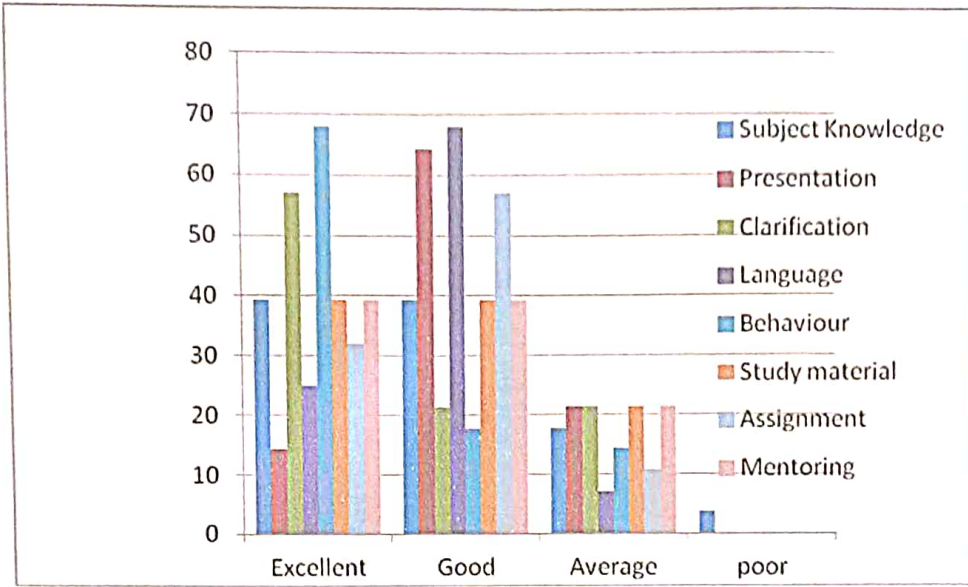

Students Feedback Analysis

2022-2023

HoD-MCA

Director

Principal
Dr. R. Moses Daniel MBA, Ph.D., PGDCA., PGDIB
Principal
Nehru College of Management
Nehru Gardens
Thirumalayampalayam,
Coimbatore - 641 105.