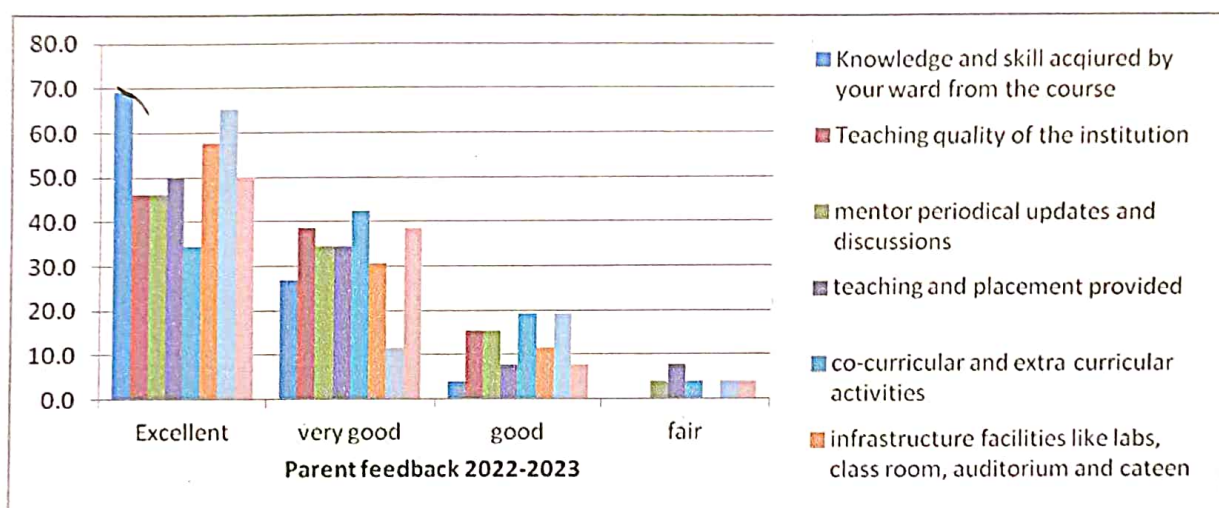

Nehru College of Management
Affiliated to Bharathiar University & Approved by AICTE, New Delhi
Accredited by NAAC with B++ grade Recognized by UGC with 2(f) 12(B)
An ISO 9001: 2015 Certified Institution, Thirumalayampalayam,

Parents Feedback Analysis

2022-2023

[Signature]
HOD-MCA

[Signature]
Director

[Signature]
Principal
Mr. R. Moses Daniel MBA..Ph.D., PGDCA., PGDIB
Principal
Nehru College of Management
Nehru Gardens
Thirumalayampalayam,
Coimbatore - 641 105.