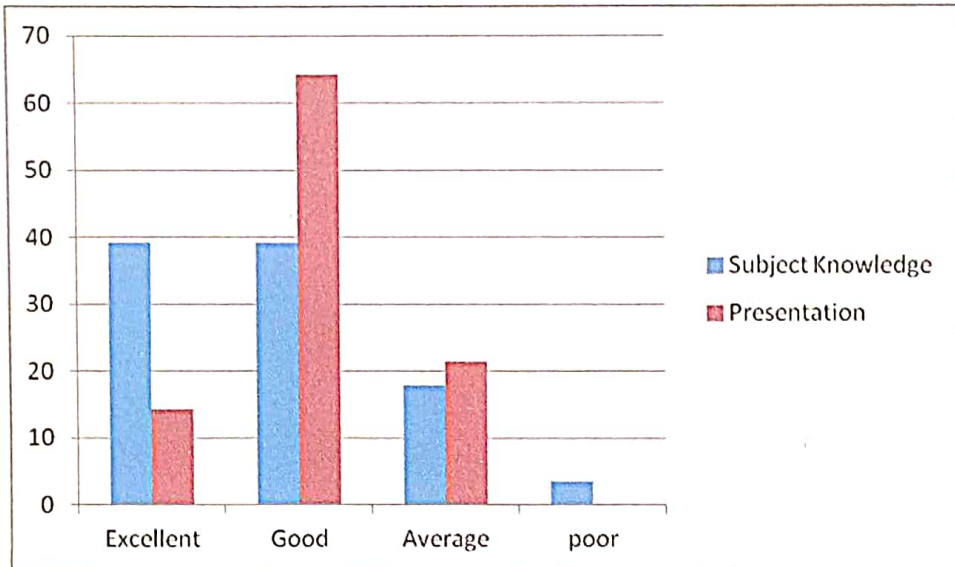

Students Feedback Analysis

2022-2023

HoD-MCA

Director

Principal
Dr. R. Moses Daniel MBA, Ph.D., PGDCA., PGDIB
Principal
Nehru College of Management
Nehru Gardens
Thirumalayampalayam,
Coimbatore - 641 105.