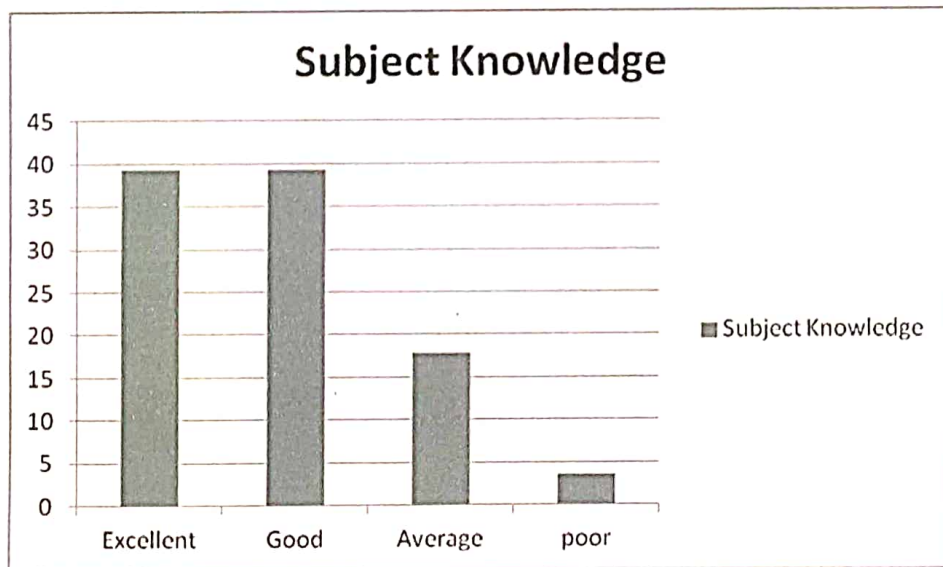

Nehru College of Management
Affiliated to Bharathiar University & Approved by AICTE, New Delhi
Accredited by NAAC with B++ grade Recognized by UGC with 2(f) 12(B)
An ISO 9001: 2015 Certified Institution, Thirumalayampalayam,

Students Feedback Analysis

2022-2023