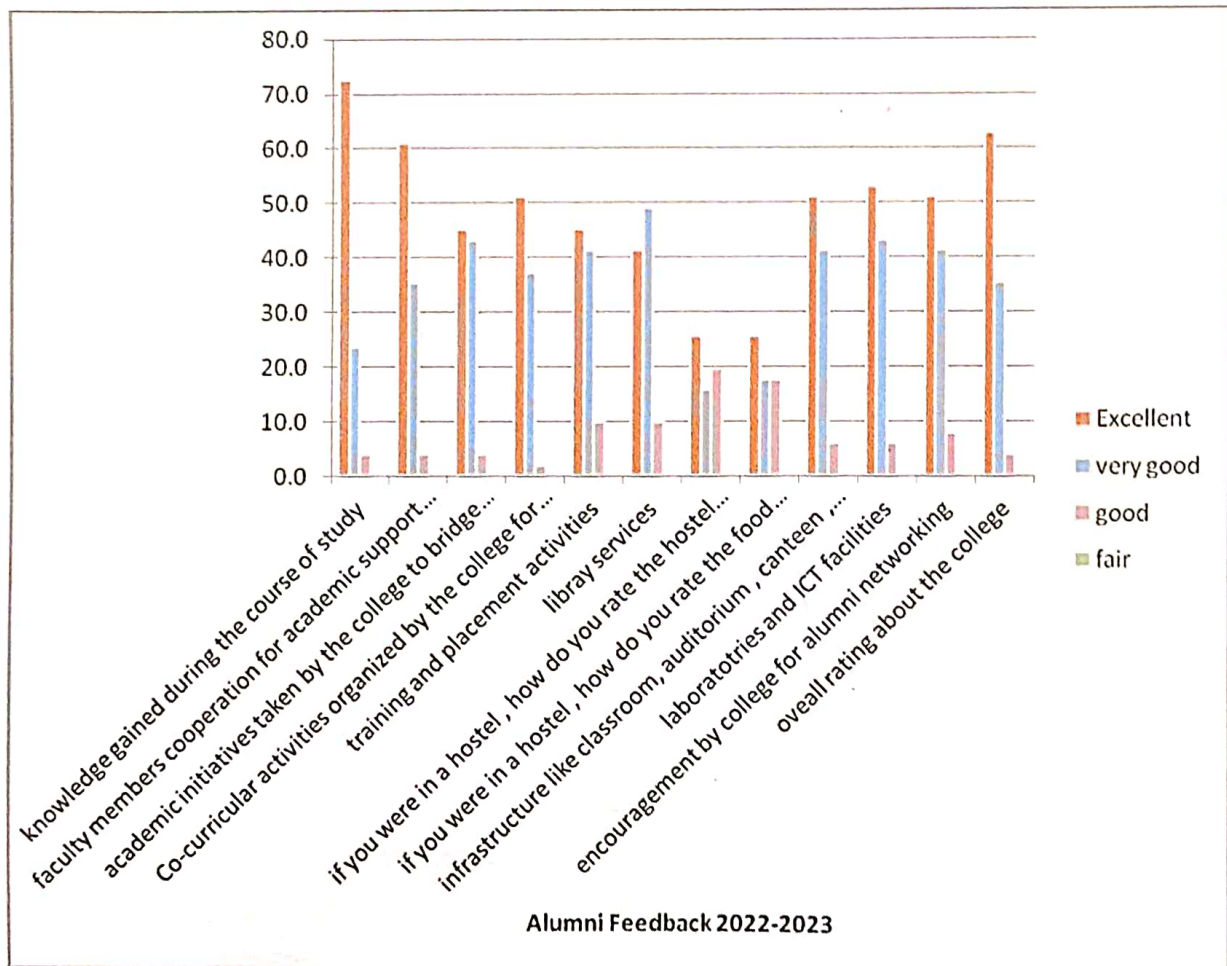

Nehru College of Management
Affiliated to Bharathiar University & Approved by AICTE, New Delhi
Accredited by NAAC with B++ grade Recognized by UGC with 2(f) 12(B)
An ISO 9001: 2015 Certified Institution, Thirumalayampalayam,

Alumni Feedback Analysis

2022-2023

Alumni Feedback 2022-2023